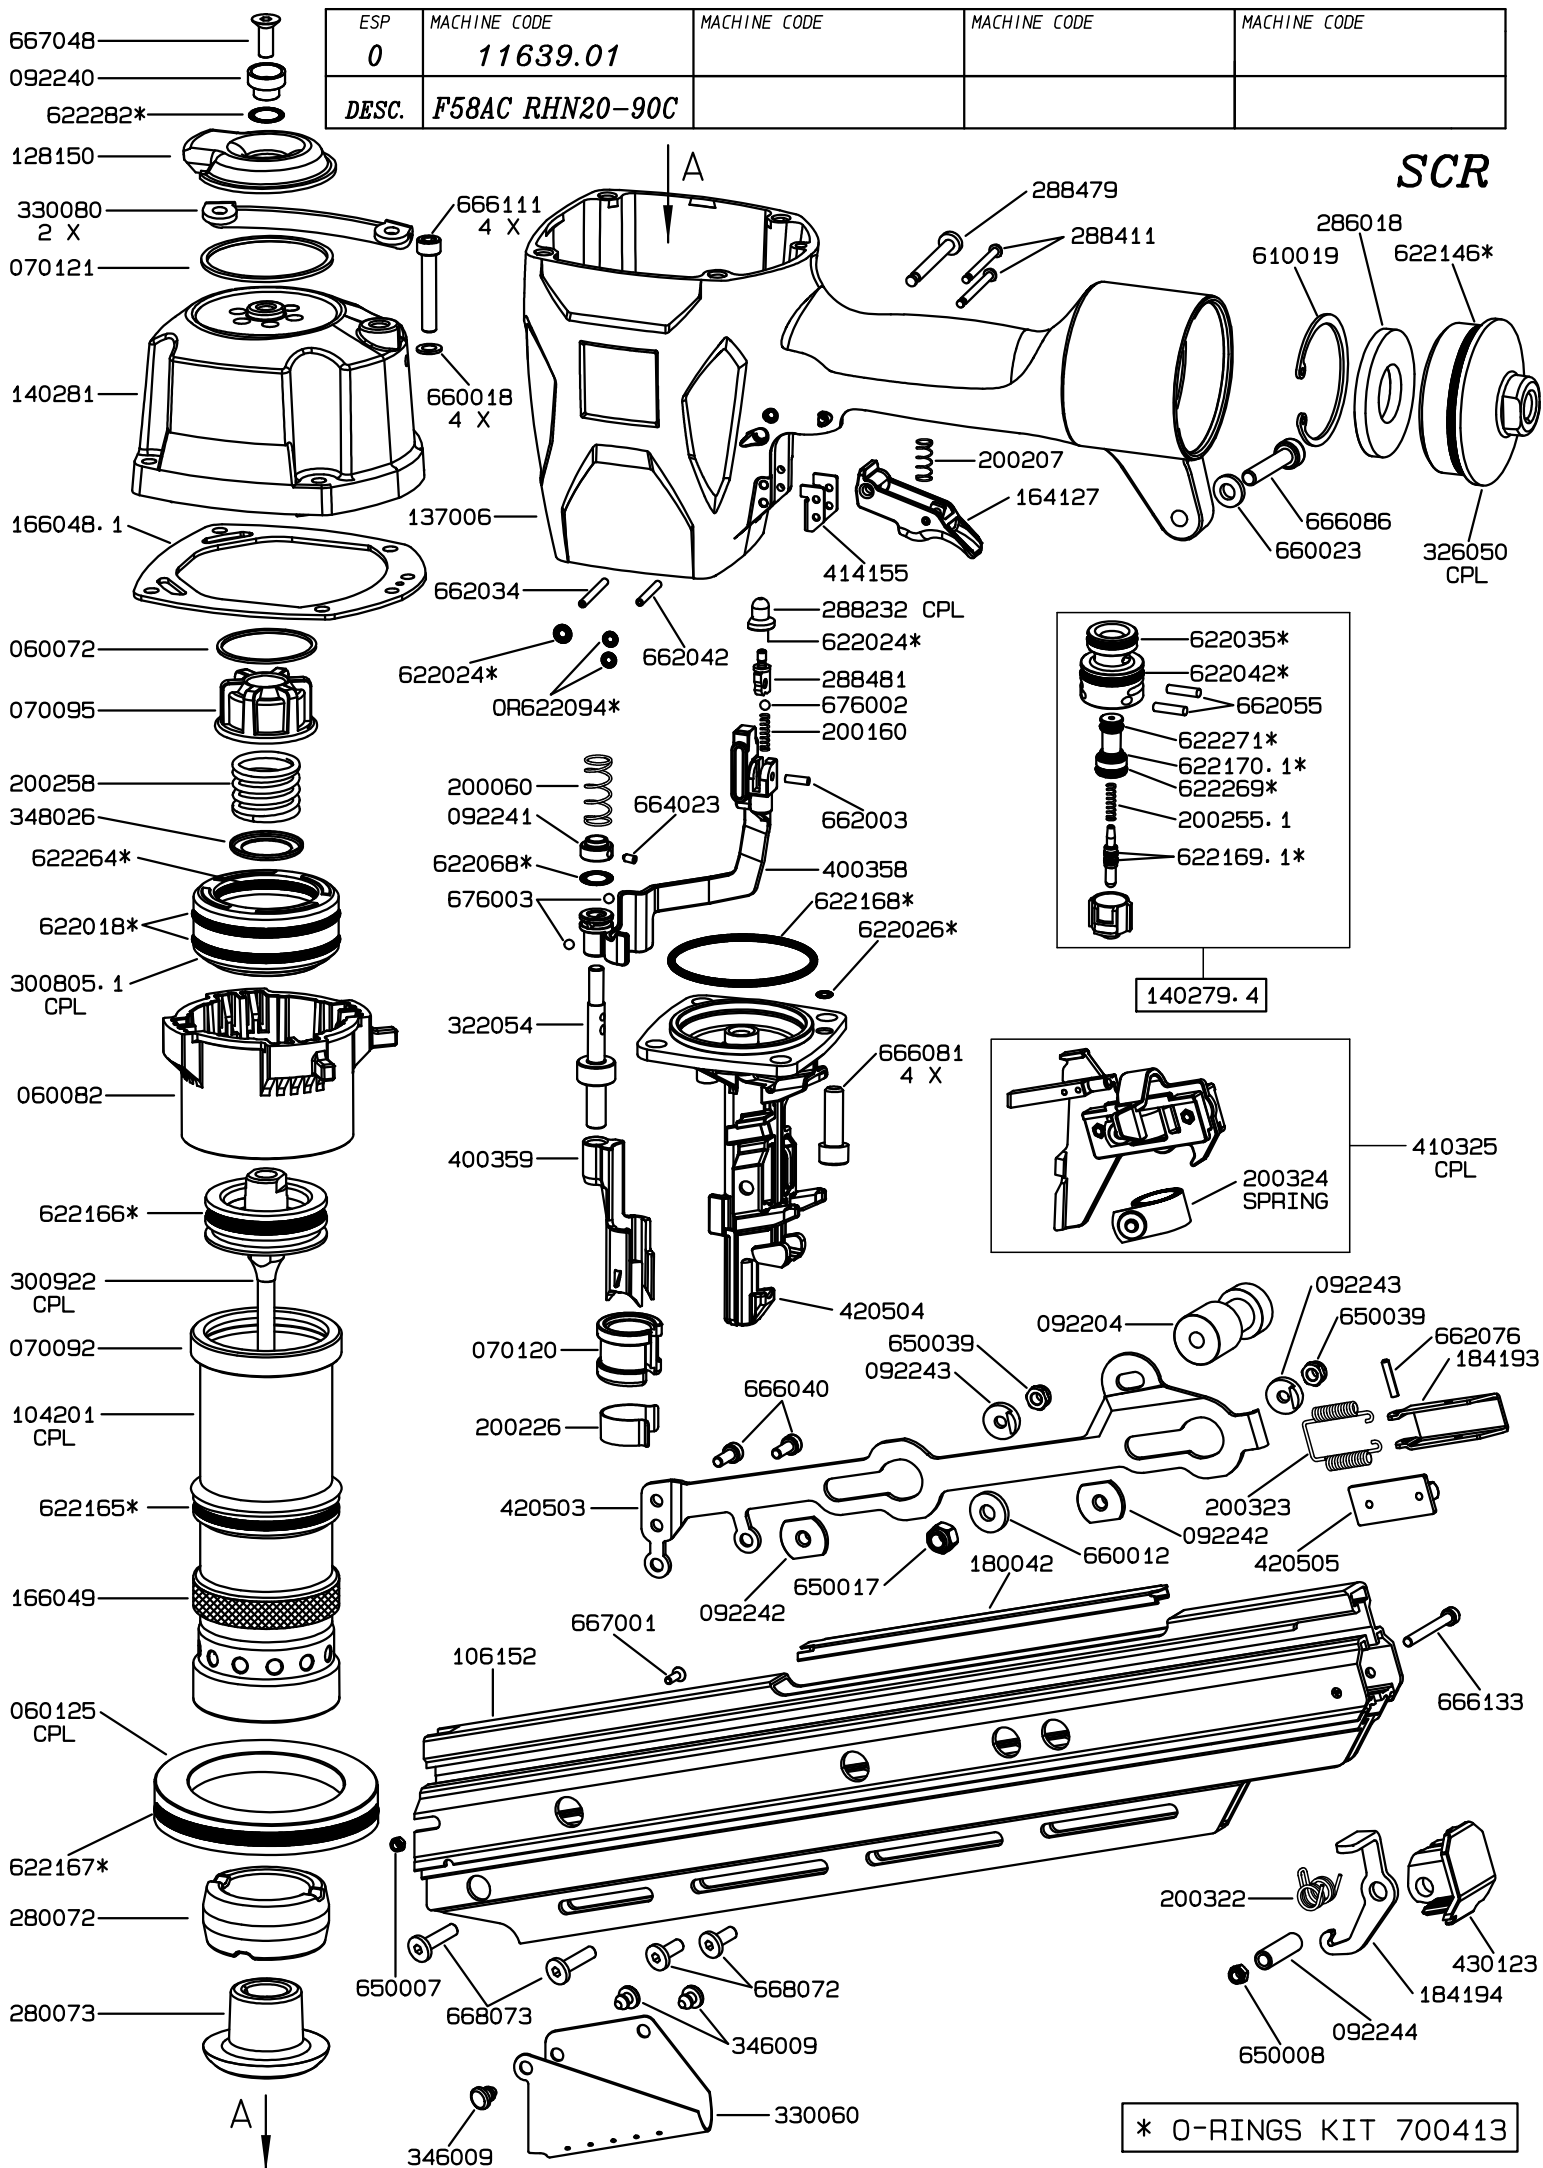

ESP	MACHINE CODE	MACHINE CODE	MACHINE CODE	MACHINE CODE
0	11639.01			
DESC.	F58AC RHN20-90C			

**SCR**

\* O-RINGS KIT 700413